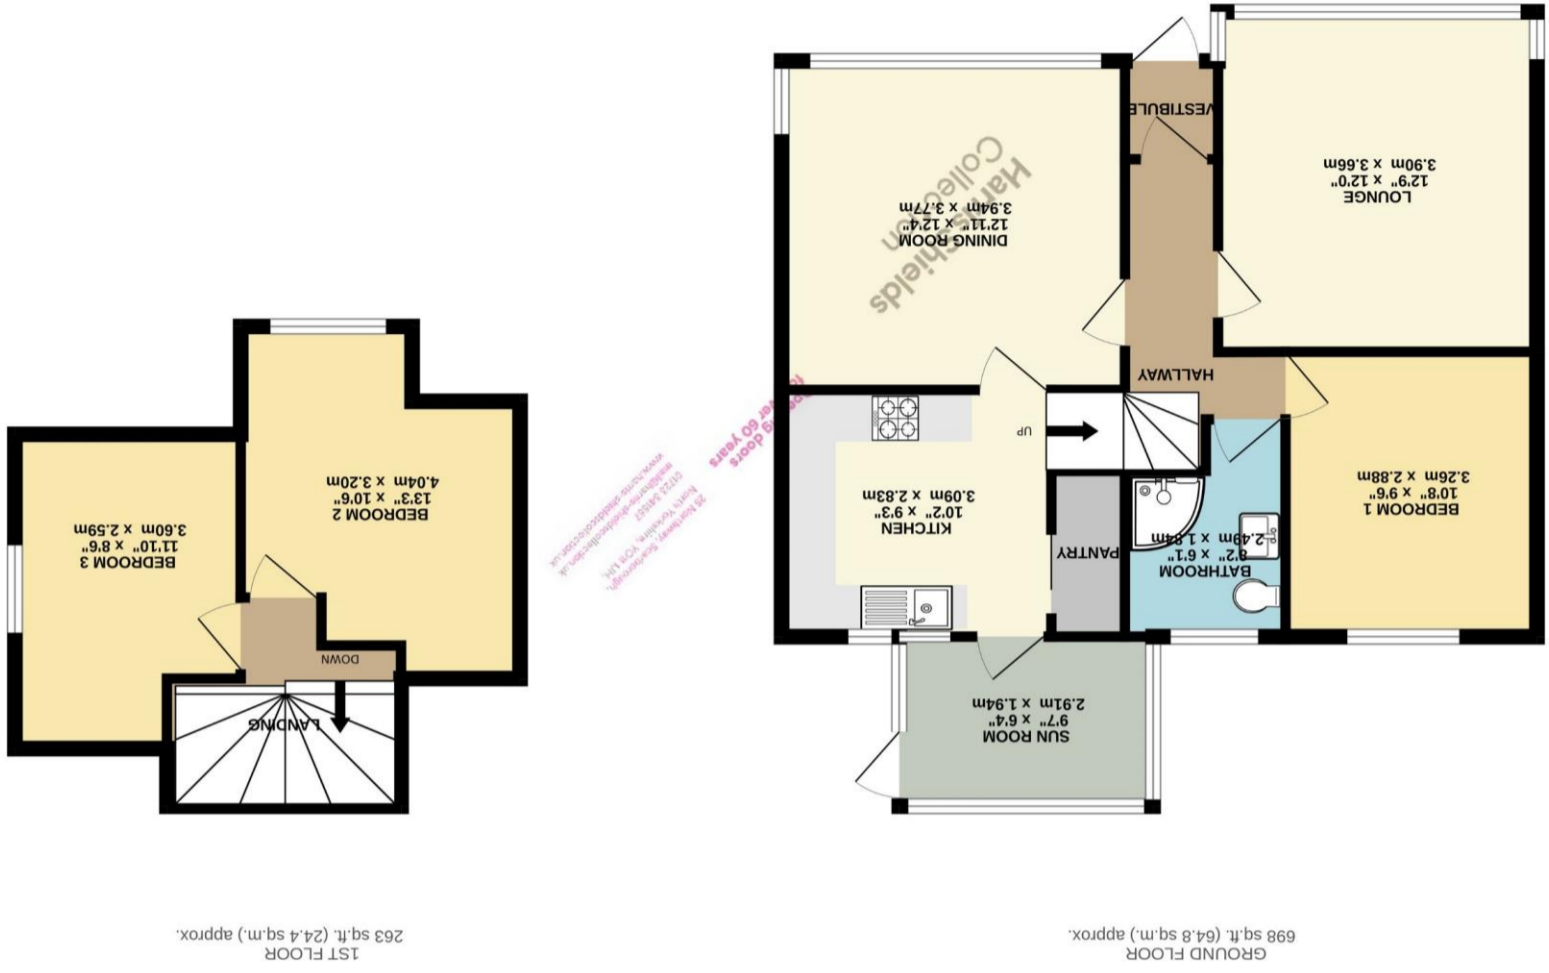

Whilst every attempt has been made to ensure the accuracy of the floorplan contained here, measurements of doors, windows, rooms and any other items are approximate and no responsibility is taken for any error, omission or mis-statement. This plan is for illustrative purposes only and should be used as such by any prospective purchaser. The services, systems and appliances shown have not been tested and no guarantee as to their operability or efficiency can be given.  
 Made with Metropix ©2023

## A three bedroom detached dormer bungalow

Guide Price £295,000

### Description

Nestled in the scenic coastal town of Scarborough, this exceptional three-bedroom detached dormer bungalow stands as a testament to both architectural elegance and comfortable living. Boasting a unique design this property is a sanctuary for those seeking a perfect blend of style, space, and coastal charm. Step into the generously sized living room and the dining room, adorned with large windows that bathe the space in natural light. A stunning kitchen from which you can relax with views over the garden from the sun room. Complimenting the downstairs is a master bedroom and a well appointed bathroom with walk in rainforest shower. The property is complemented by a private garden, providing a serene outdoor escape. Perfect for hosting gatherings or simply enjoying the coastal breeze, the garden adds an extra layer of tranquility to this already inviting home. There is an ample driveway leading to a detached garage. Viewing is a must to truly appreciate this gorgeous home. Council tax band D.